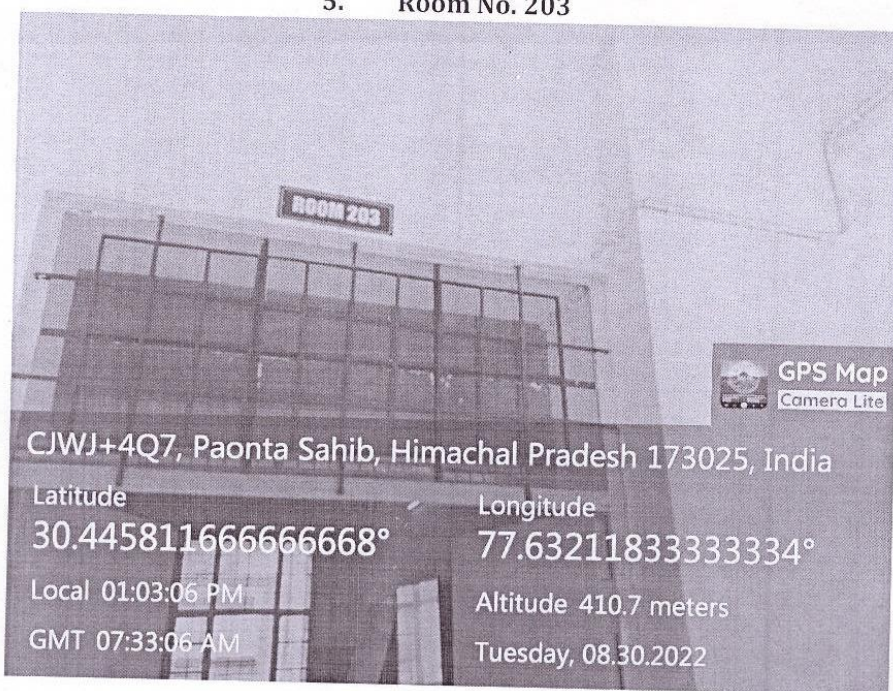

5. Room No. 203

5. Room No. 203

Internal Quality Assurance Cell (IQAC)
Shree Guru Gobind Singh Ji
Government College Paonta Sahib
Dist. Sirmour (H.P.)-173025

Dr. PRAMOD PATIAL
Principal
Shree Guru Gobind Singh Ji
Government College
Paonta Sahib
Dist. Sirmour (H.P.)-173025