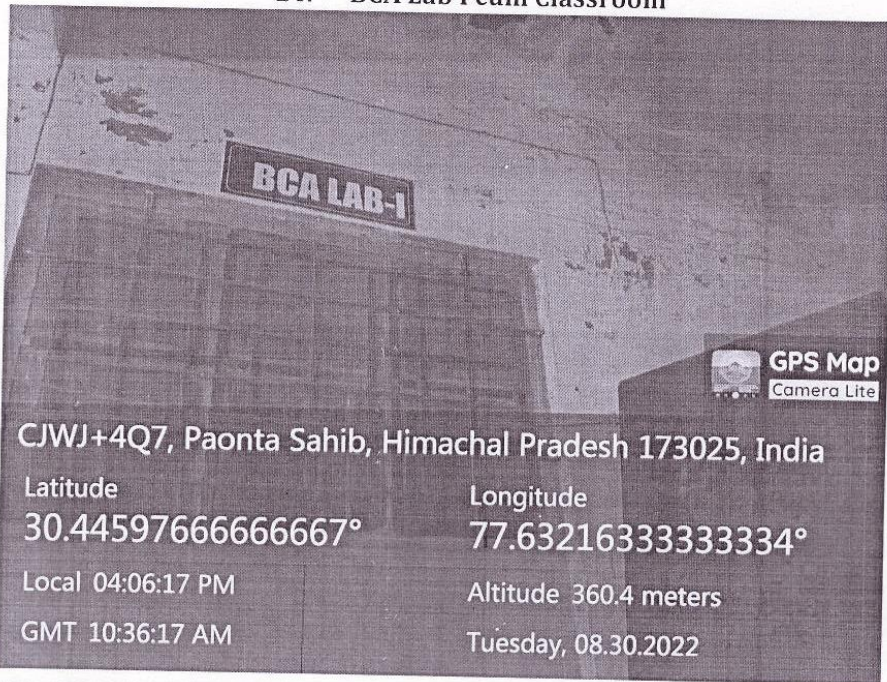

14. BCA Lab I cum Classroom

14. BCA Lab I cum Classroom

Internal Quality Assurance Cell (IQAC)
Shree Guru Gobind Singh Ji
Government College Paonta Sahib
Dist. Sirmour (H.P.)-173025

Dr. PRAMOD PATIAL
Principal
Shree Guru Gobind Singh Ji
Government College
Paonta Sahib
Dist. Sirmour (H.P.)-173025