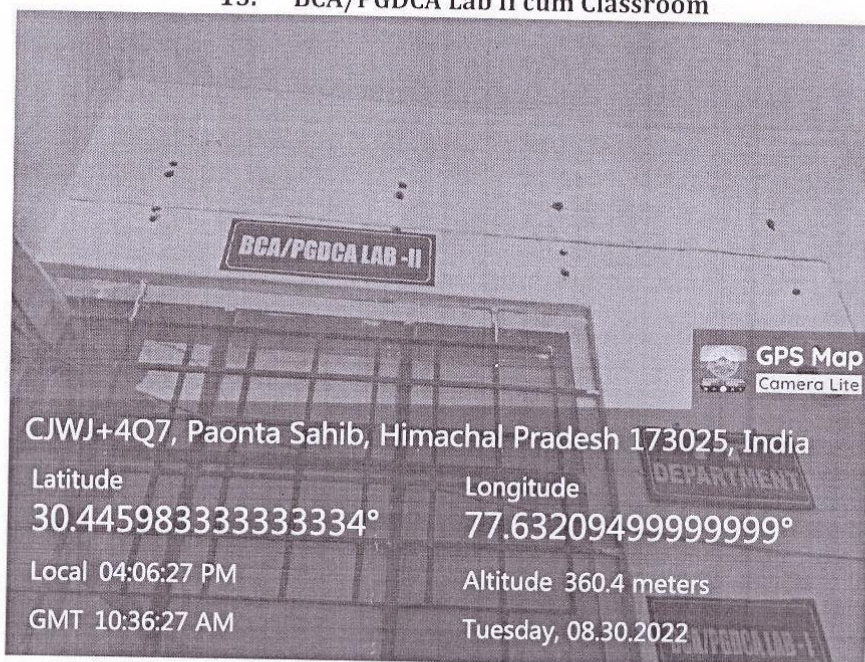

15. BCA/PGDCA Lab II cum Classroom

15. BCA/PGDCA Lab II cum Classroom

Internal Quality Assurance Cell (IQAC)
Shree Guru Gobind Singh Ji
Government College Paonta Sahib
Dist. Sirmour (H.P.)-173025

Dr. PRAMOD PATIAL
Principal
Shree Guru Gobind Singh Ji
Government College
Paonta Sahib
Dist. Sirmour (H.P.)-173025